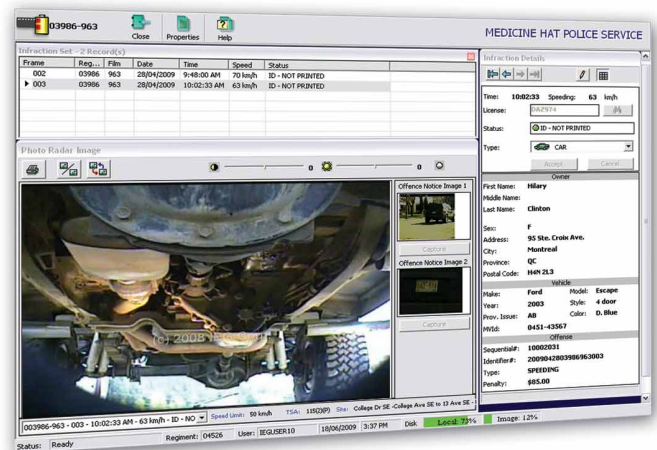

Configured with IEG's automatic license plate recognition (ALPR) software, the Secur-e-Park Prowler becomes a fully featured, mobile ALPR with all the benefits of rapid scanning, comparisons and results in real time.

BombCam

BombCam takes you from traditional security using hand held mirrors to a digital scanning process. Speeding and simplifying the critical inspection process, BombCam allows personnel to perform their functions remotely, thereby dramatically reducing risk.

Using a complement of digital video cameras installed in a rugged speed bump housing, BombCam can capture high quality video of vehicles in motion and store the sequence for detailed review.

EyeCam

Secur-e-Park EyeCam is an innovative vehicle monitoring solution embedded in a transportable speed bump design.

The system incorporates video cameras and IEG's ultra-high accuracy ALPR system (Automatic License Plate Recognition) into a rugged, yet transportable, speed bump enclosure.

Copyright (c) 2010 - IEG Inc.